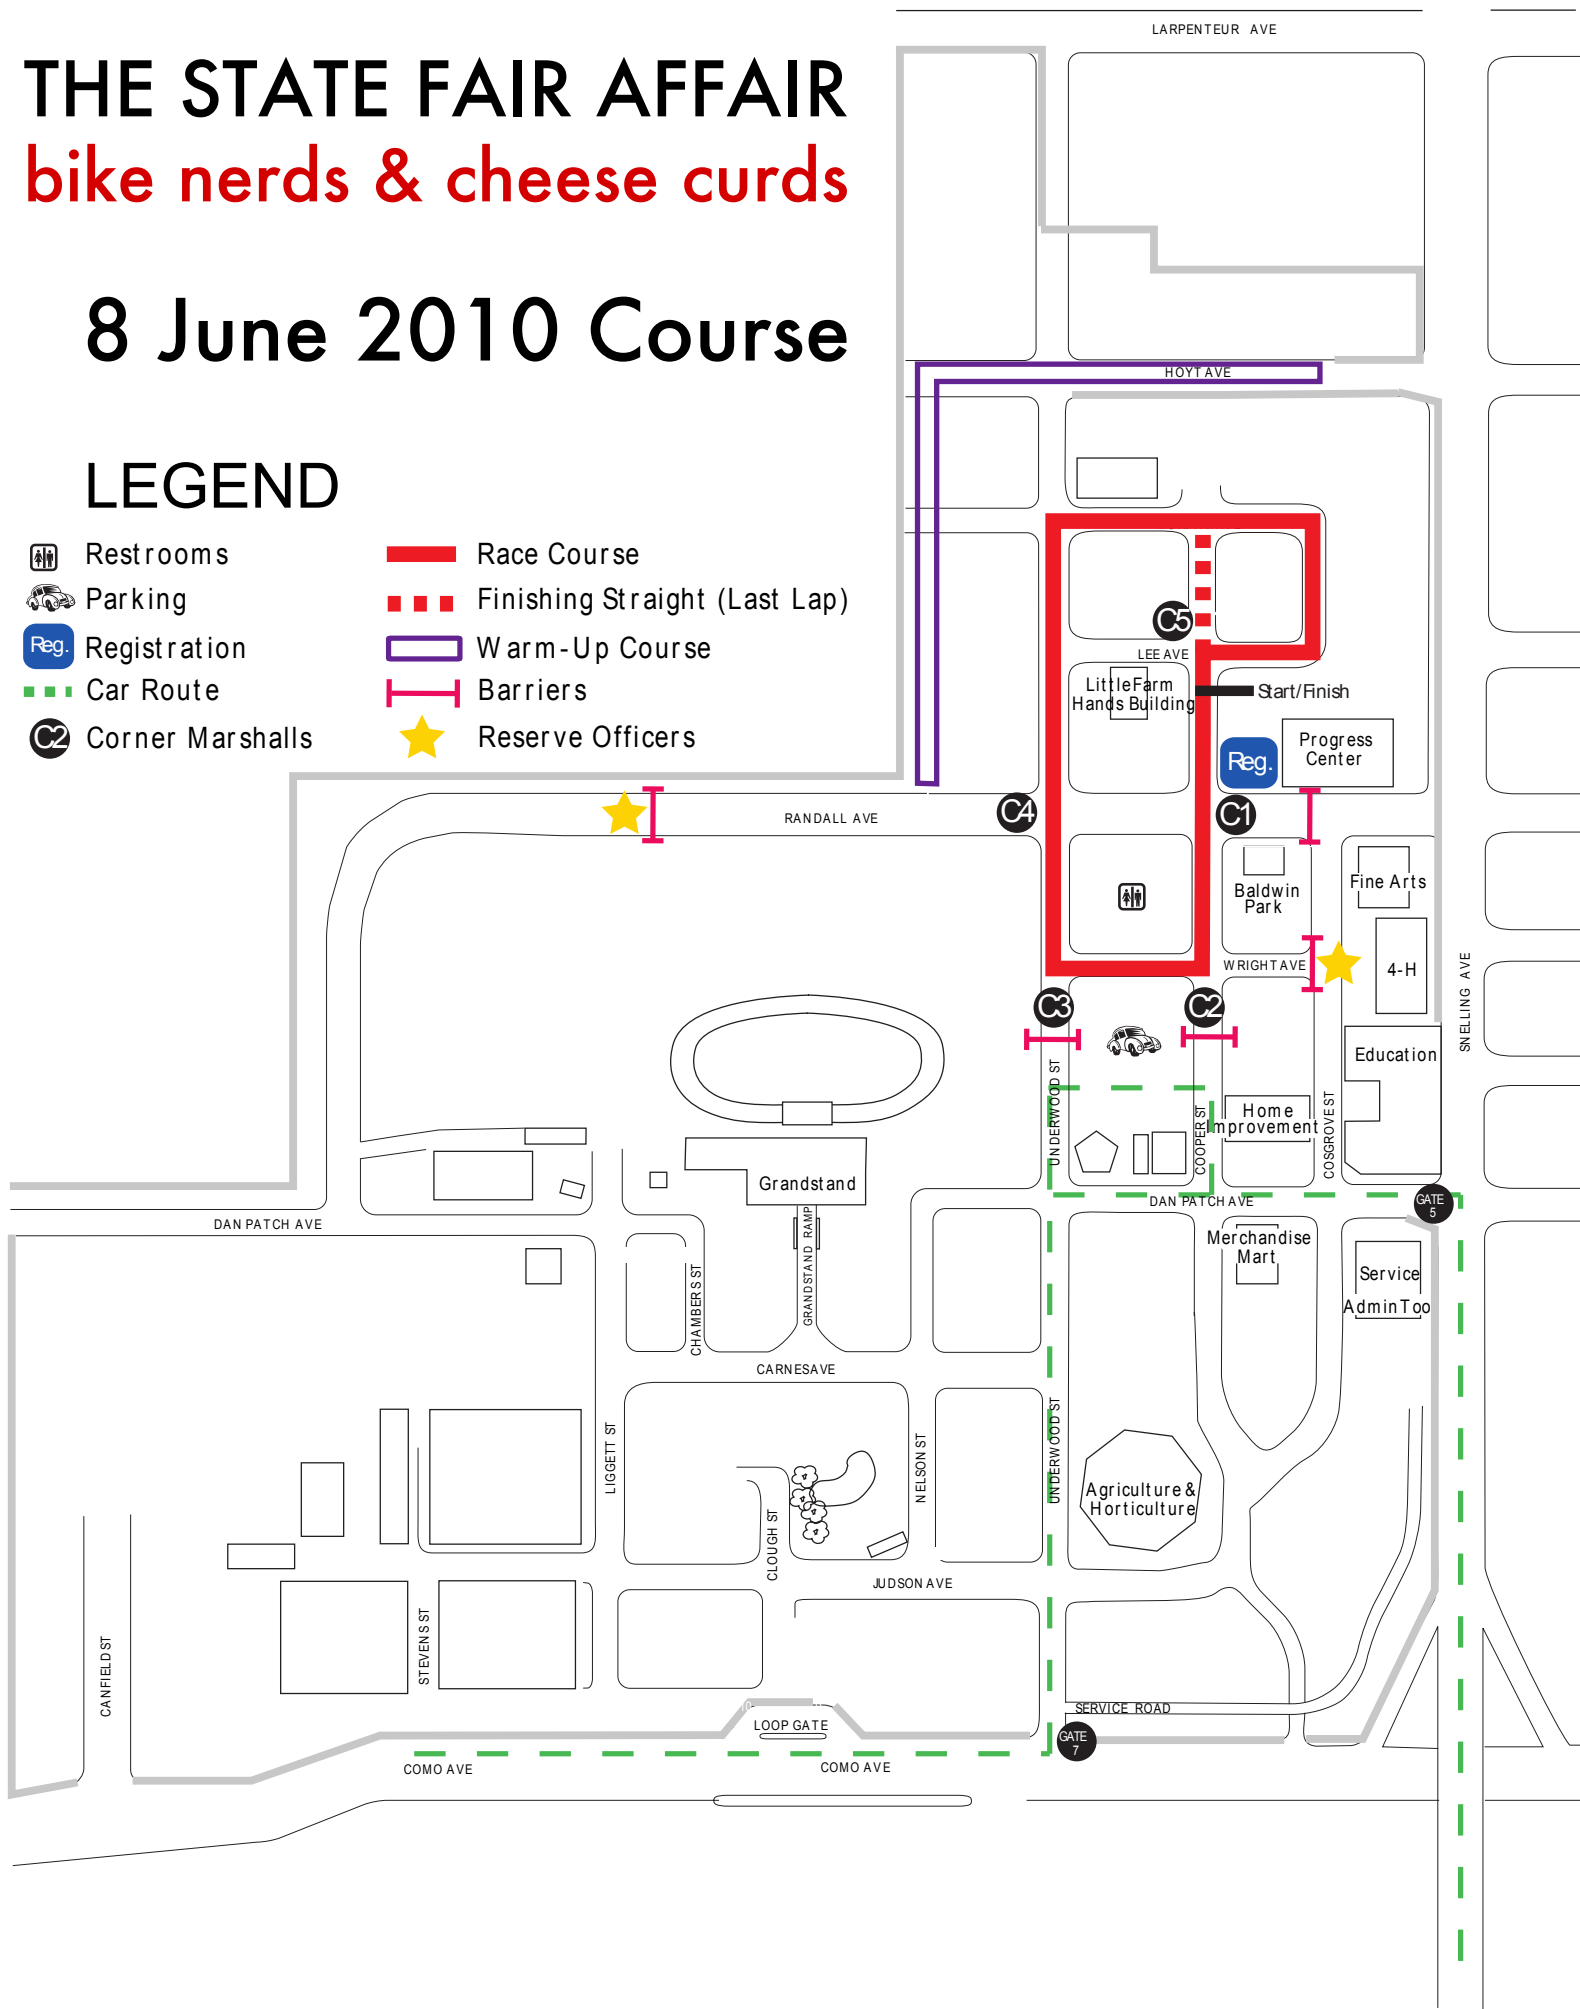

THE STATE FAIR AFFAIR

bike nerds & cheese curds

June 8, 15, 22, & 29, 2010
Minnesota State Fairgrounds

presented by

/// RACING SQUAD
Category 6

photo by insightfolio.com

4:15p Sign-in begins — Registration closes 15 mins before each race
5:15p Women Open - Category 4 Women scored separately (40 mins)
6:10p Category 1/2/3 Men (55 mins)
7:20p Category 4/5 Men (30 mins) field limit 75
8:05p Category 3/4 Men (40 mins)

c6rs.com/crit for details and changes

THE STATE FAIR AFFAIR

bike nerds & cheese curds

8 June 2010 Course

LEGEND

-  Restrooms
-  Parking
-  Registration
-  Car Route
-  Corner Marshalls
-  Race Course
-  Finishing Straight (Last Lap)
-  Warm-Up Course
-  Barriers
-  Reserve Officers

THE STATE FAIR AFFAIR

bike nerds & cheese curds

15 June 2010 Course

LEGEND

- | | |
|---|---|
|  Restrooms |  Race Course |
|  Parking |  Finishing Straight (Last Lap) |
|  Registration |  Warm-Up Course |
|  Car Route |  Barriers |
|  Corner Marshalls |  Reserve Officers |

THE STATE FAIR AFFAIR

bike nerds & cheese curds

22 June 2010 Course

LEGEND

- | | |
|---|---|
|  Restrooms |  Race Course |
|  Parking |  Finishing Straight (Last Lap) |
|  Registration |  Warm-Up Course |
|  Car Route |  Barriers |
|  Corner Marshalls |  Reserve Officers |