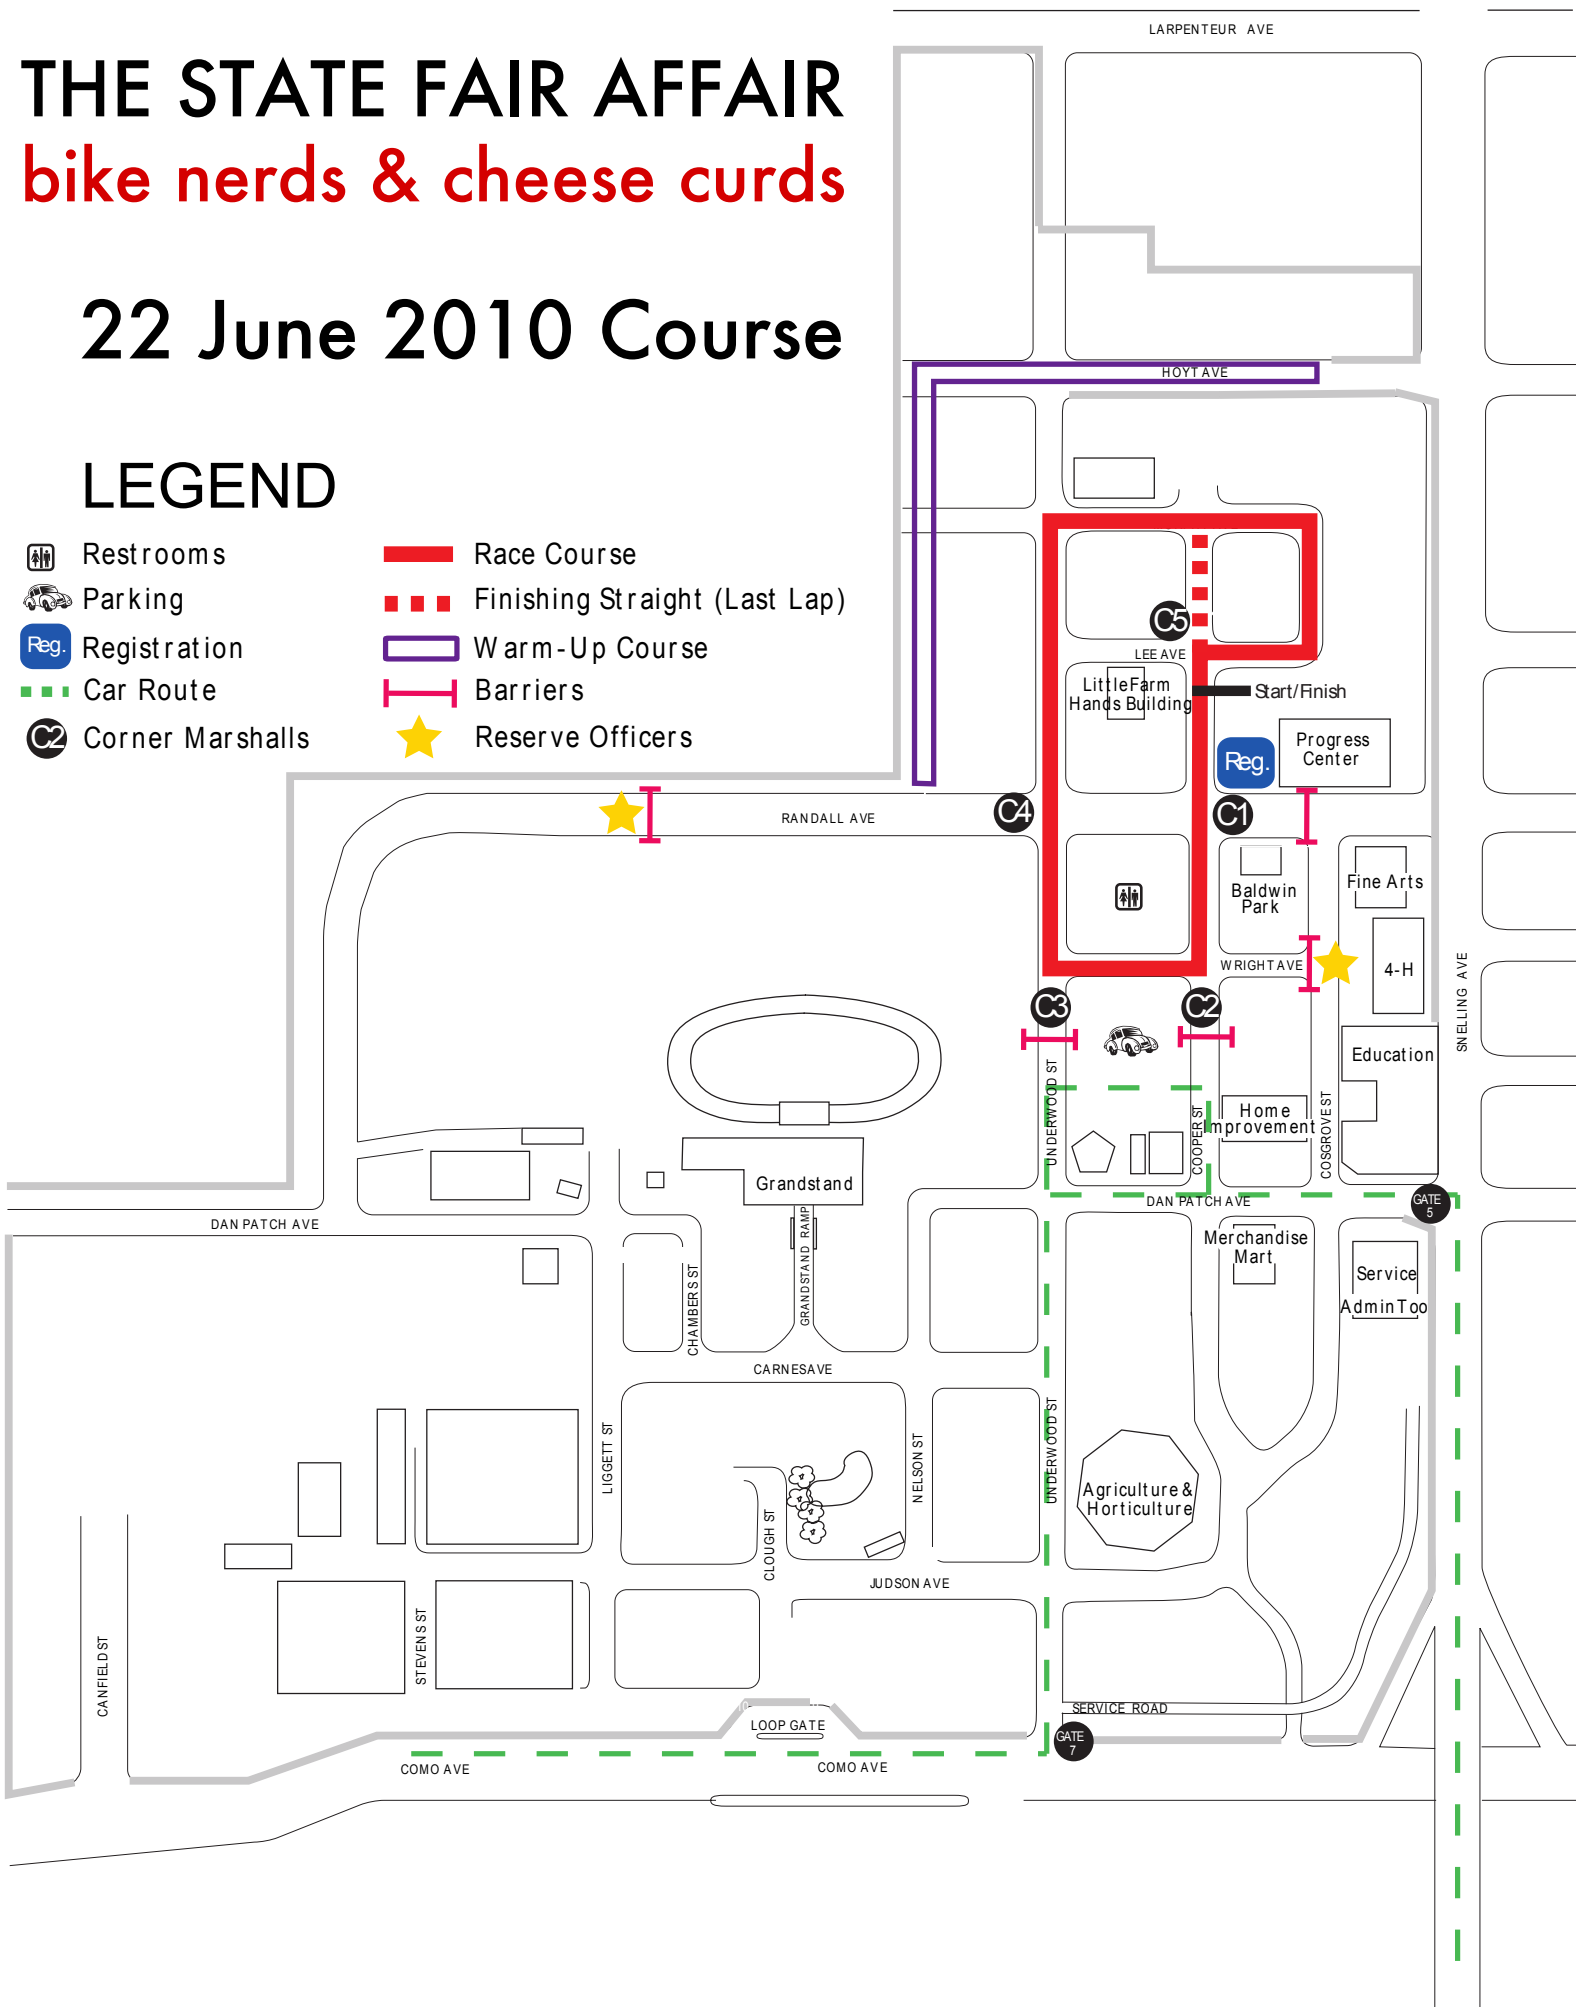

THE STATE FAIR AFFAIR

bike nerds & cheese curds

June 8, 15, 22, & 29, 2010
Minnesota State Fairgrounds

presented by

/// RACING SQUAD
Category 6

photo by insightfolio.com

4:15p Sign-in begins — Registration closes 15 mins before each race
5:15p Women Open - Category 4 Women scored separately (40 mins)
6:10p Category 1/2/3 Men (55 mins)
7:20p Category 4/5 Men (30 mins) field limit 75
8:05p Category 3/4 Men (40 mins)

c6rs.com/crit for details and changes

THE STATE FAIR AFFAIR

bike nerds & cheese curds

8 June 2010 Course

LEGEND

-  Restrooms
-  Parking
-  Registration
-  Car Route
-  Corner Marshalls
-  Race Course
-  Finishing Straight (Last Lap)
-  Warm-Up Course
-  Barriers
-  Reserve Officers

THE STATE FAIR AFFAIR

bike nerds & cheese curds

15 June 2010 Course

LEGEND

- | | |
|---|---|
|  Restrooms |  Race Course |
|  Parking |  Finishing Straight (Last Lap) |
|  Registration |  Warm-Up Course |
|  Car Route |  Barriers |
|  Corner Marshalls |  Reserve Officers |

THE STATE FAIR AFFAIR

bike nerds & cheese curds

22 June 2010 Course

LEGEND

- | | |
|---|---|
|  Restrooms |  Race Course |
|  Parking |  Finishing Straight (Last Lap) |
|  Registration |  Warm-Up Course |
|  Car Route |  Barriers |
|  Corner Marshalls |  Reserve Officers |