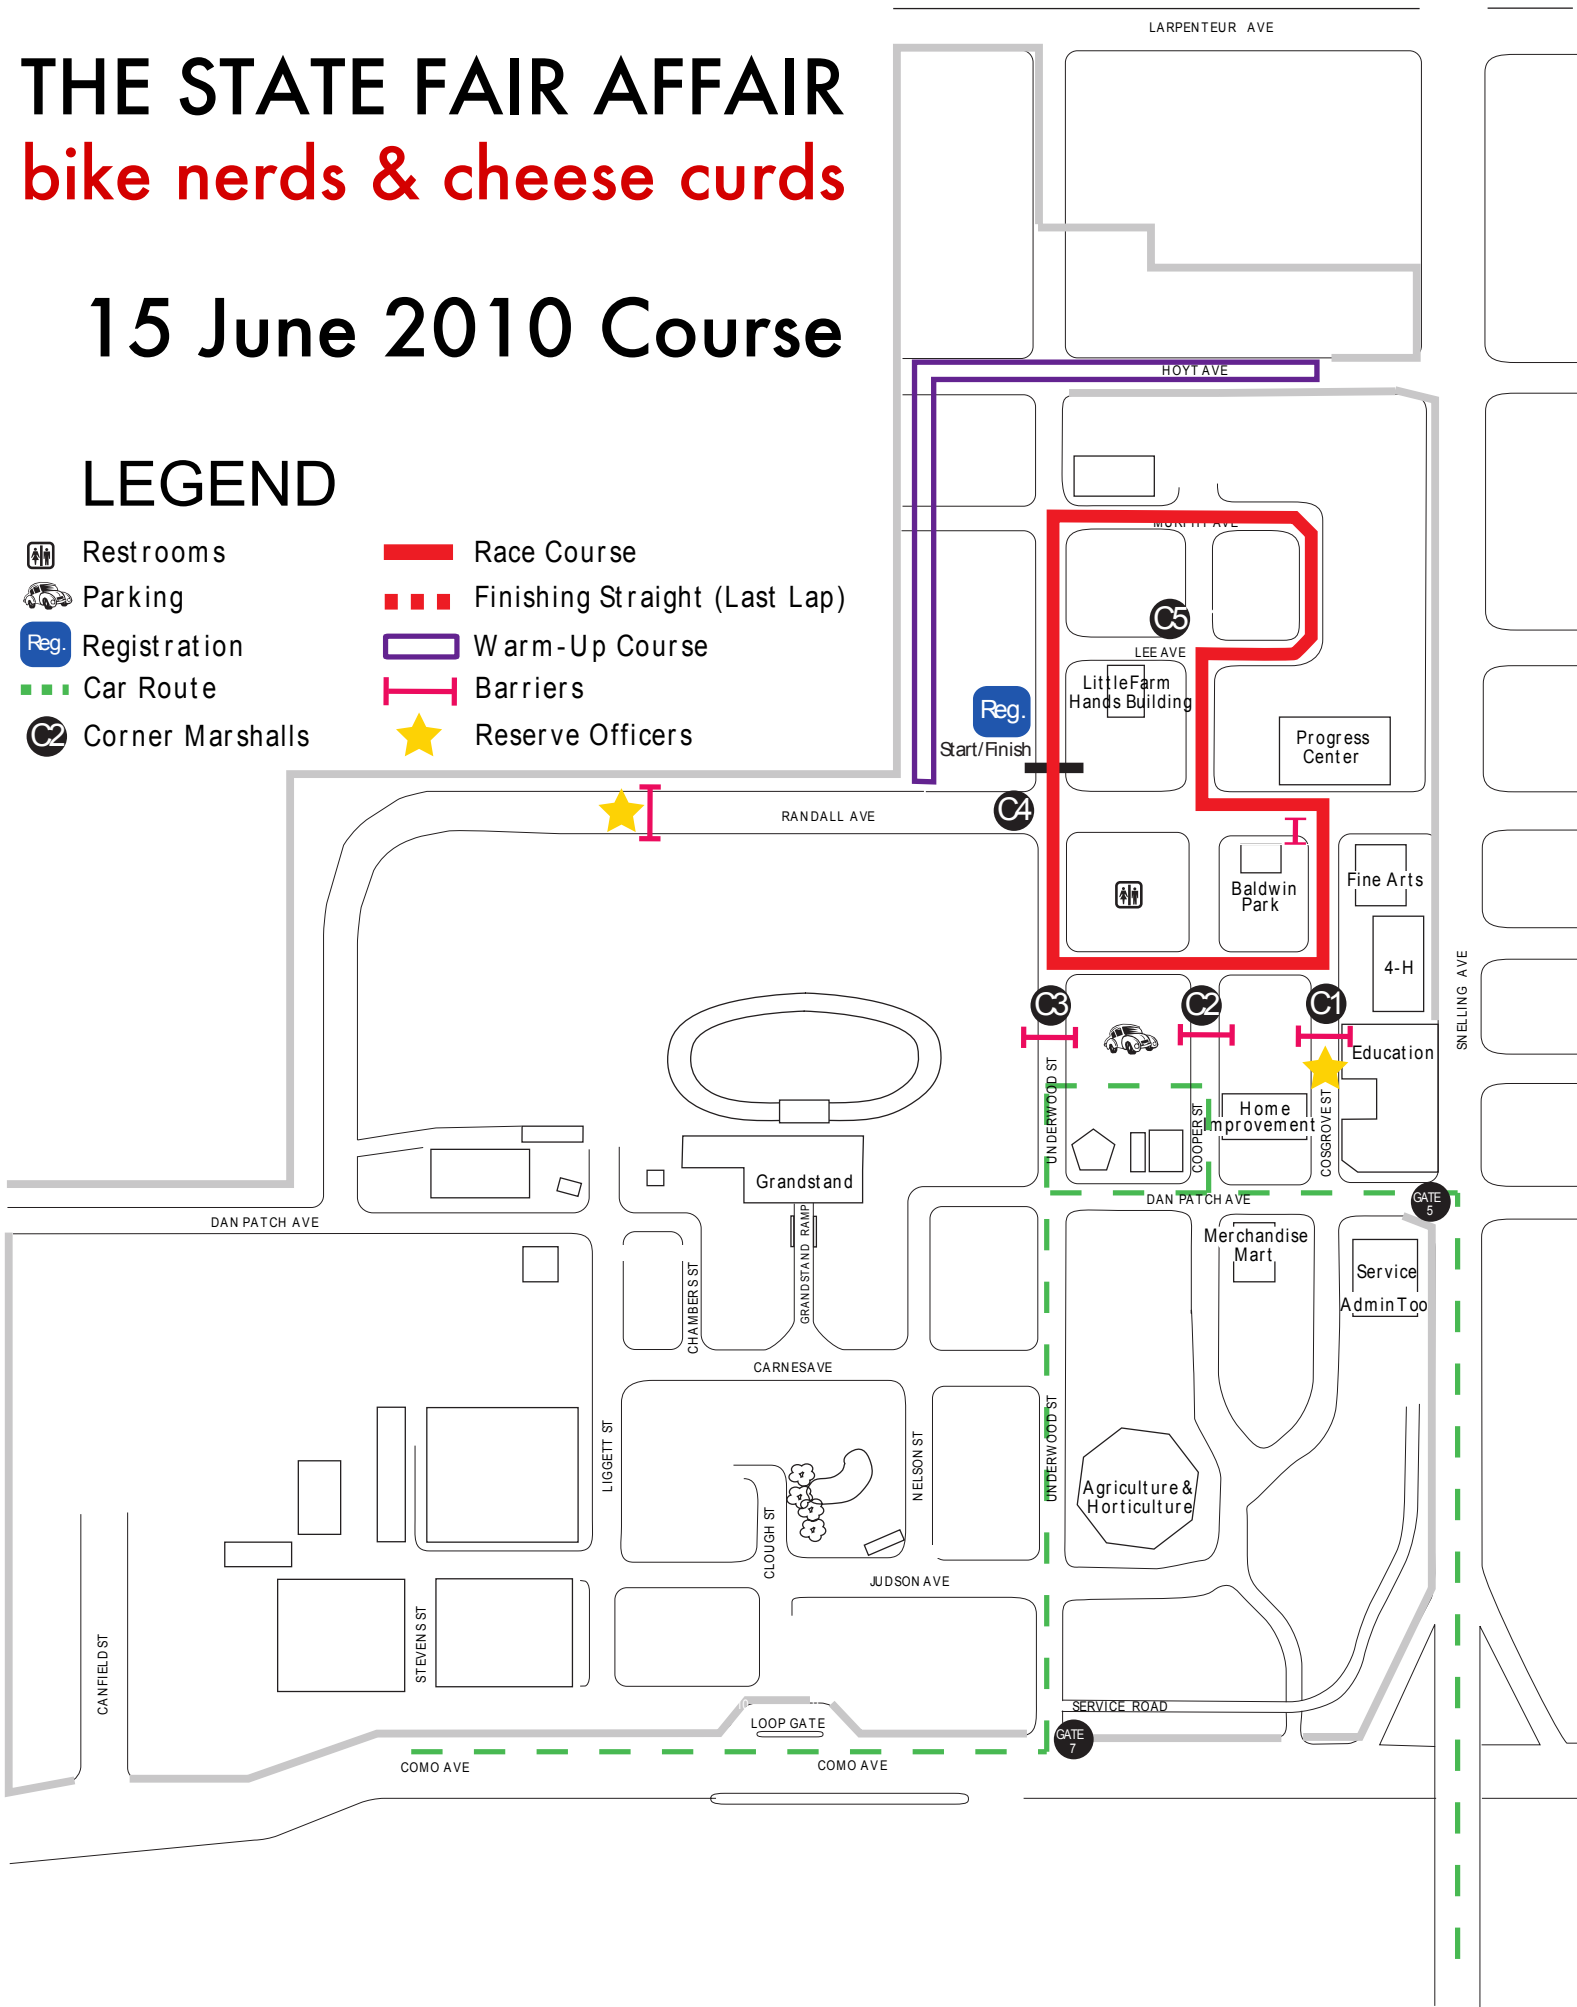

THE STATE FAIR AFFAIR

bike nerds & cheese curds

June 8, 15, 22, & 29, 2010
Minnesota State Fairgrounds

presented by

/// RACING SQUAD
Category 6

photo by insightfolio.com

4:15p Sign-in begins — Registration closes 15 mins before each race
5:15p Women Open - Category 4 Women scored separately (40 mins)
6:10p Category 1/2/3 Men (55 mins)
7:20p Category 4/5 Men (30 mins) field limit 75
8:05p Category 3/4 Men (40 mins)

c6rs.com/crit for details and changes

THE STATE FAIR AFFAIR

bike nerds & cheese curds

8 June 2010 Course

LEGEND

-  Restrooms
-  Parking
-  Registration
-  Car Route
-  Corner Marshalls
-  Race Course
-  Finishing Straight (Last Lap)
-  Warm-Up Course
-  Barriers
-  Reserve Officers

THE STATE FAIR AFFAIR

bike nerds & cheese curds

15 June 2010 Course

LEGEND

- | | |
|---|---|
|  Restrooms |  Race Course |
|  Parking |  Finishing Straight (Last Lap) |
|  Registration |  Warm-Up Course |
|  Car Route |  Barriers |
|  Corner Marshalls |  Reserve Officers |

THE STATE FAIR AFFAIR

bike nerds & cheese curds

22 June 2010 Course

LEGEND

- | | |
|---|---|
|  Restrooms |  Race Course |
|  Parking |  Finishing Straight (Last Lap) |
|  Registration |  Warm-Up Course |
|  Car Route |  Barriers |
|  Corner Marshalls |  Reserve Officers |